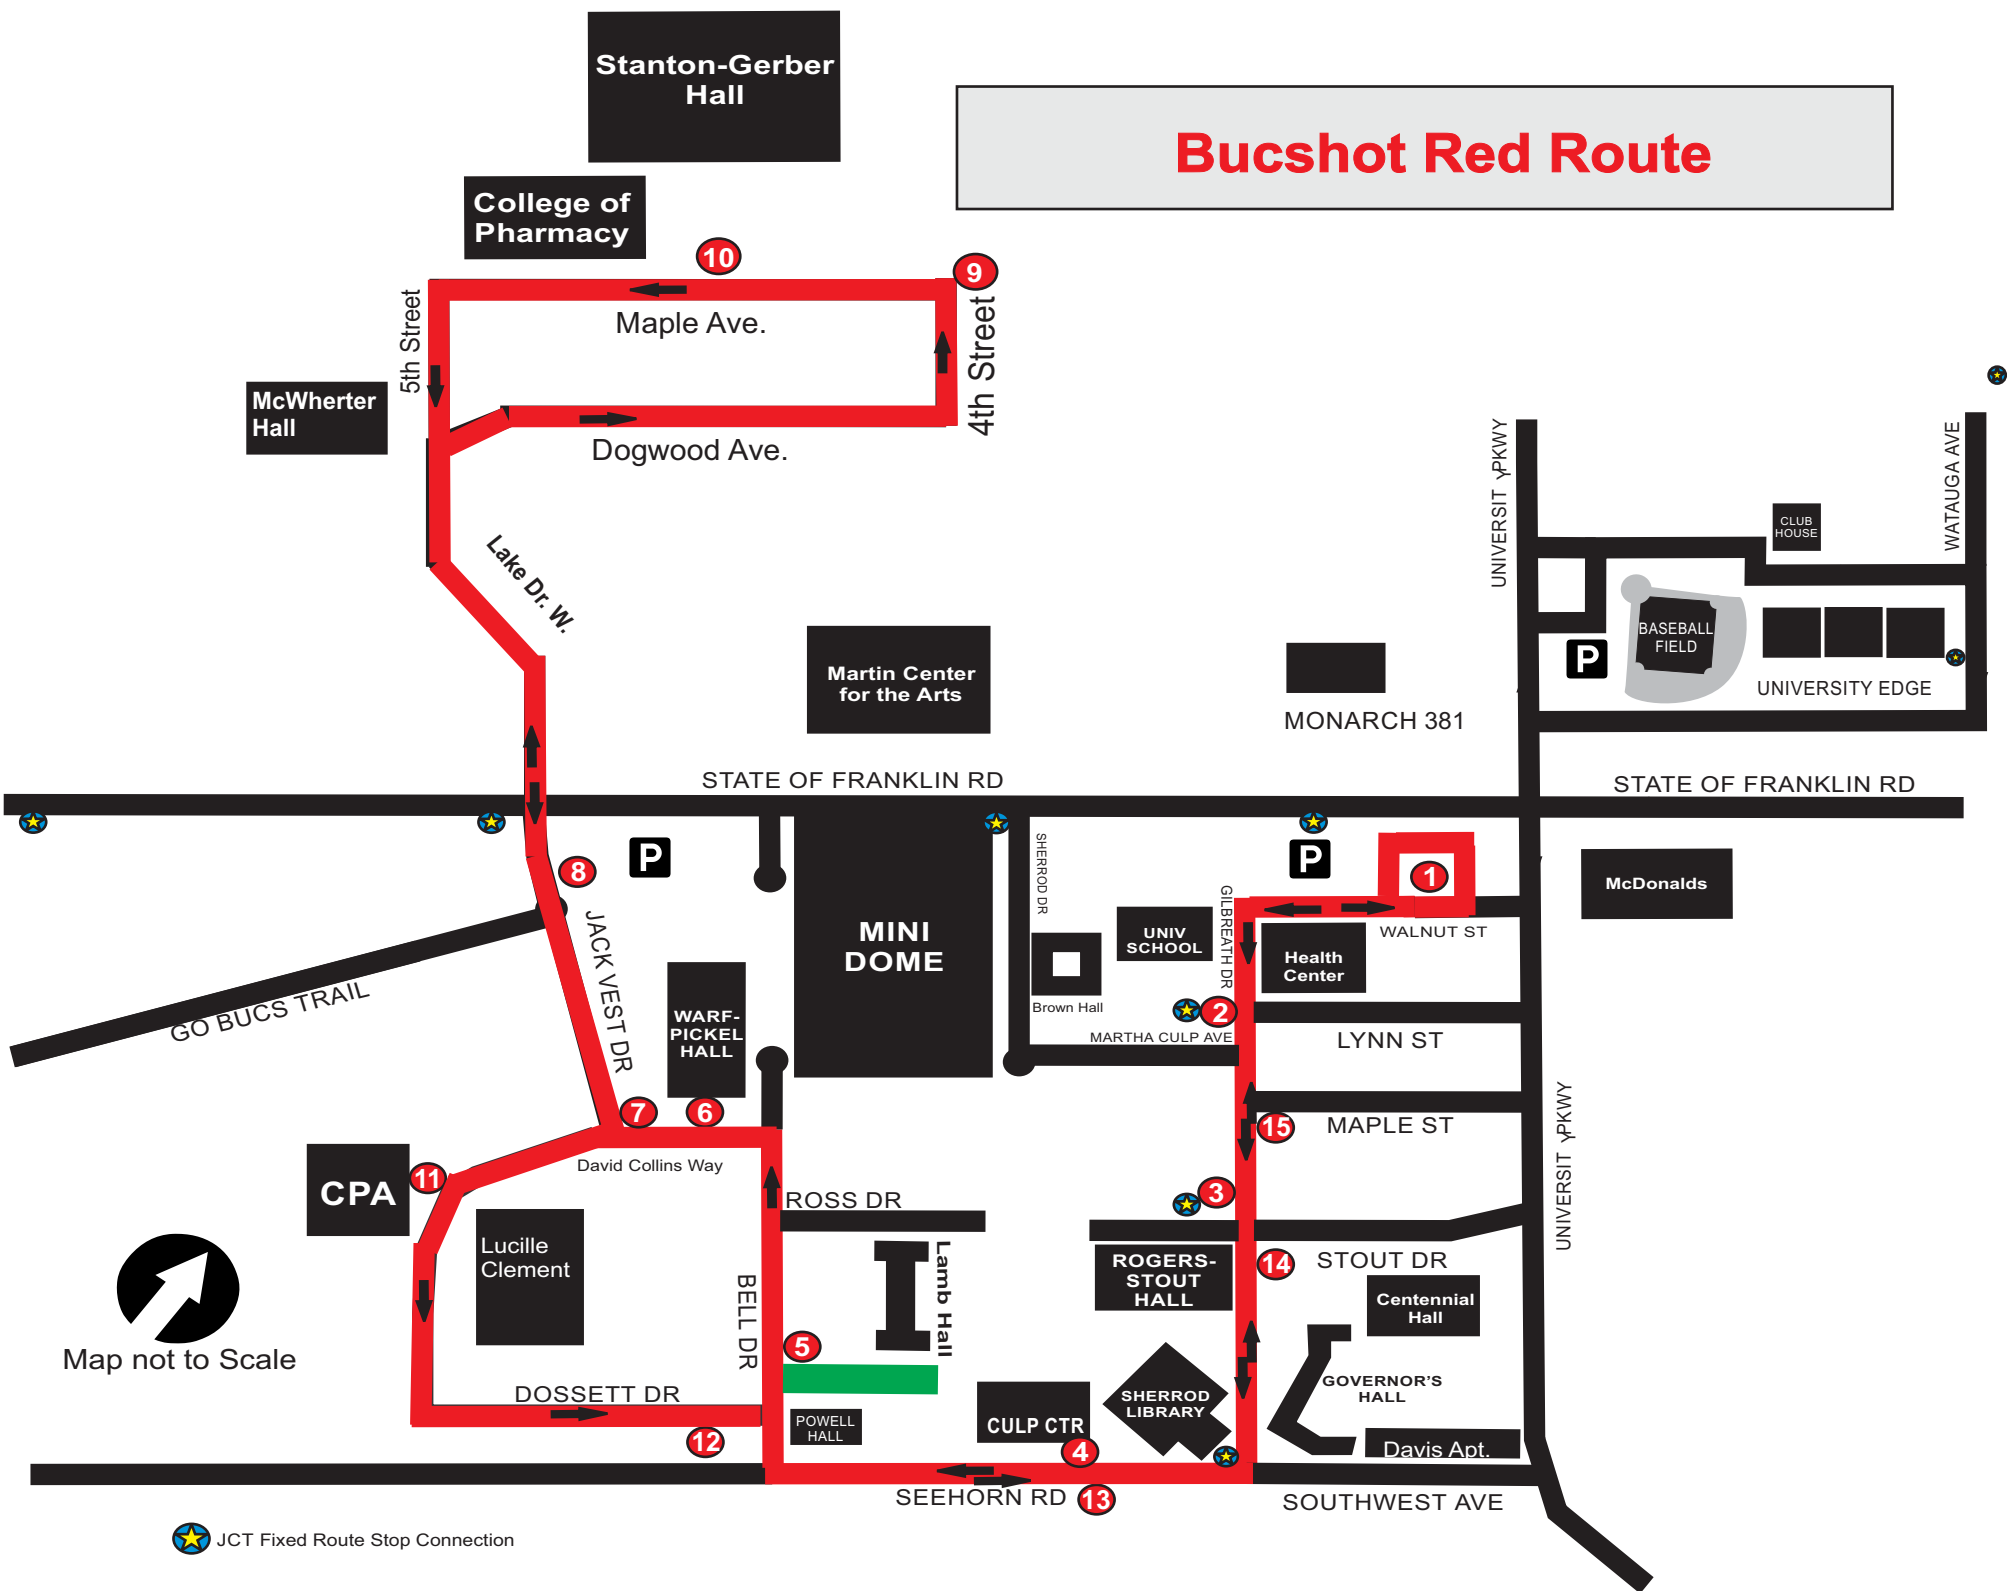

New for Fall and Spring 2022/23 Semesters. The Bucshot Red Route will serve the VA Stanton Gerber Hall stop. In addition, Bushot Red will serve East to West, including Rogers Stout, Culp, and CPA.

Bucshot Red Route

 JCT Fixed Route Stop Connection