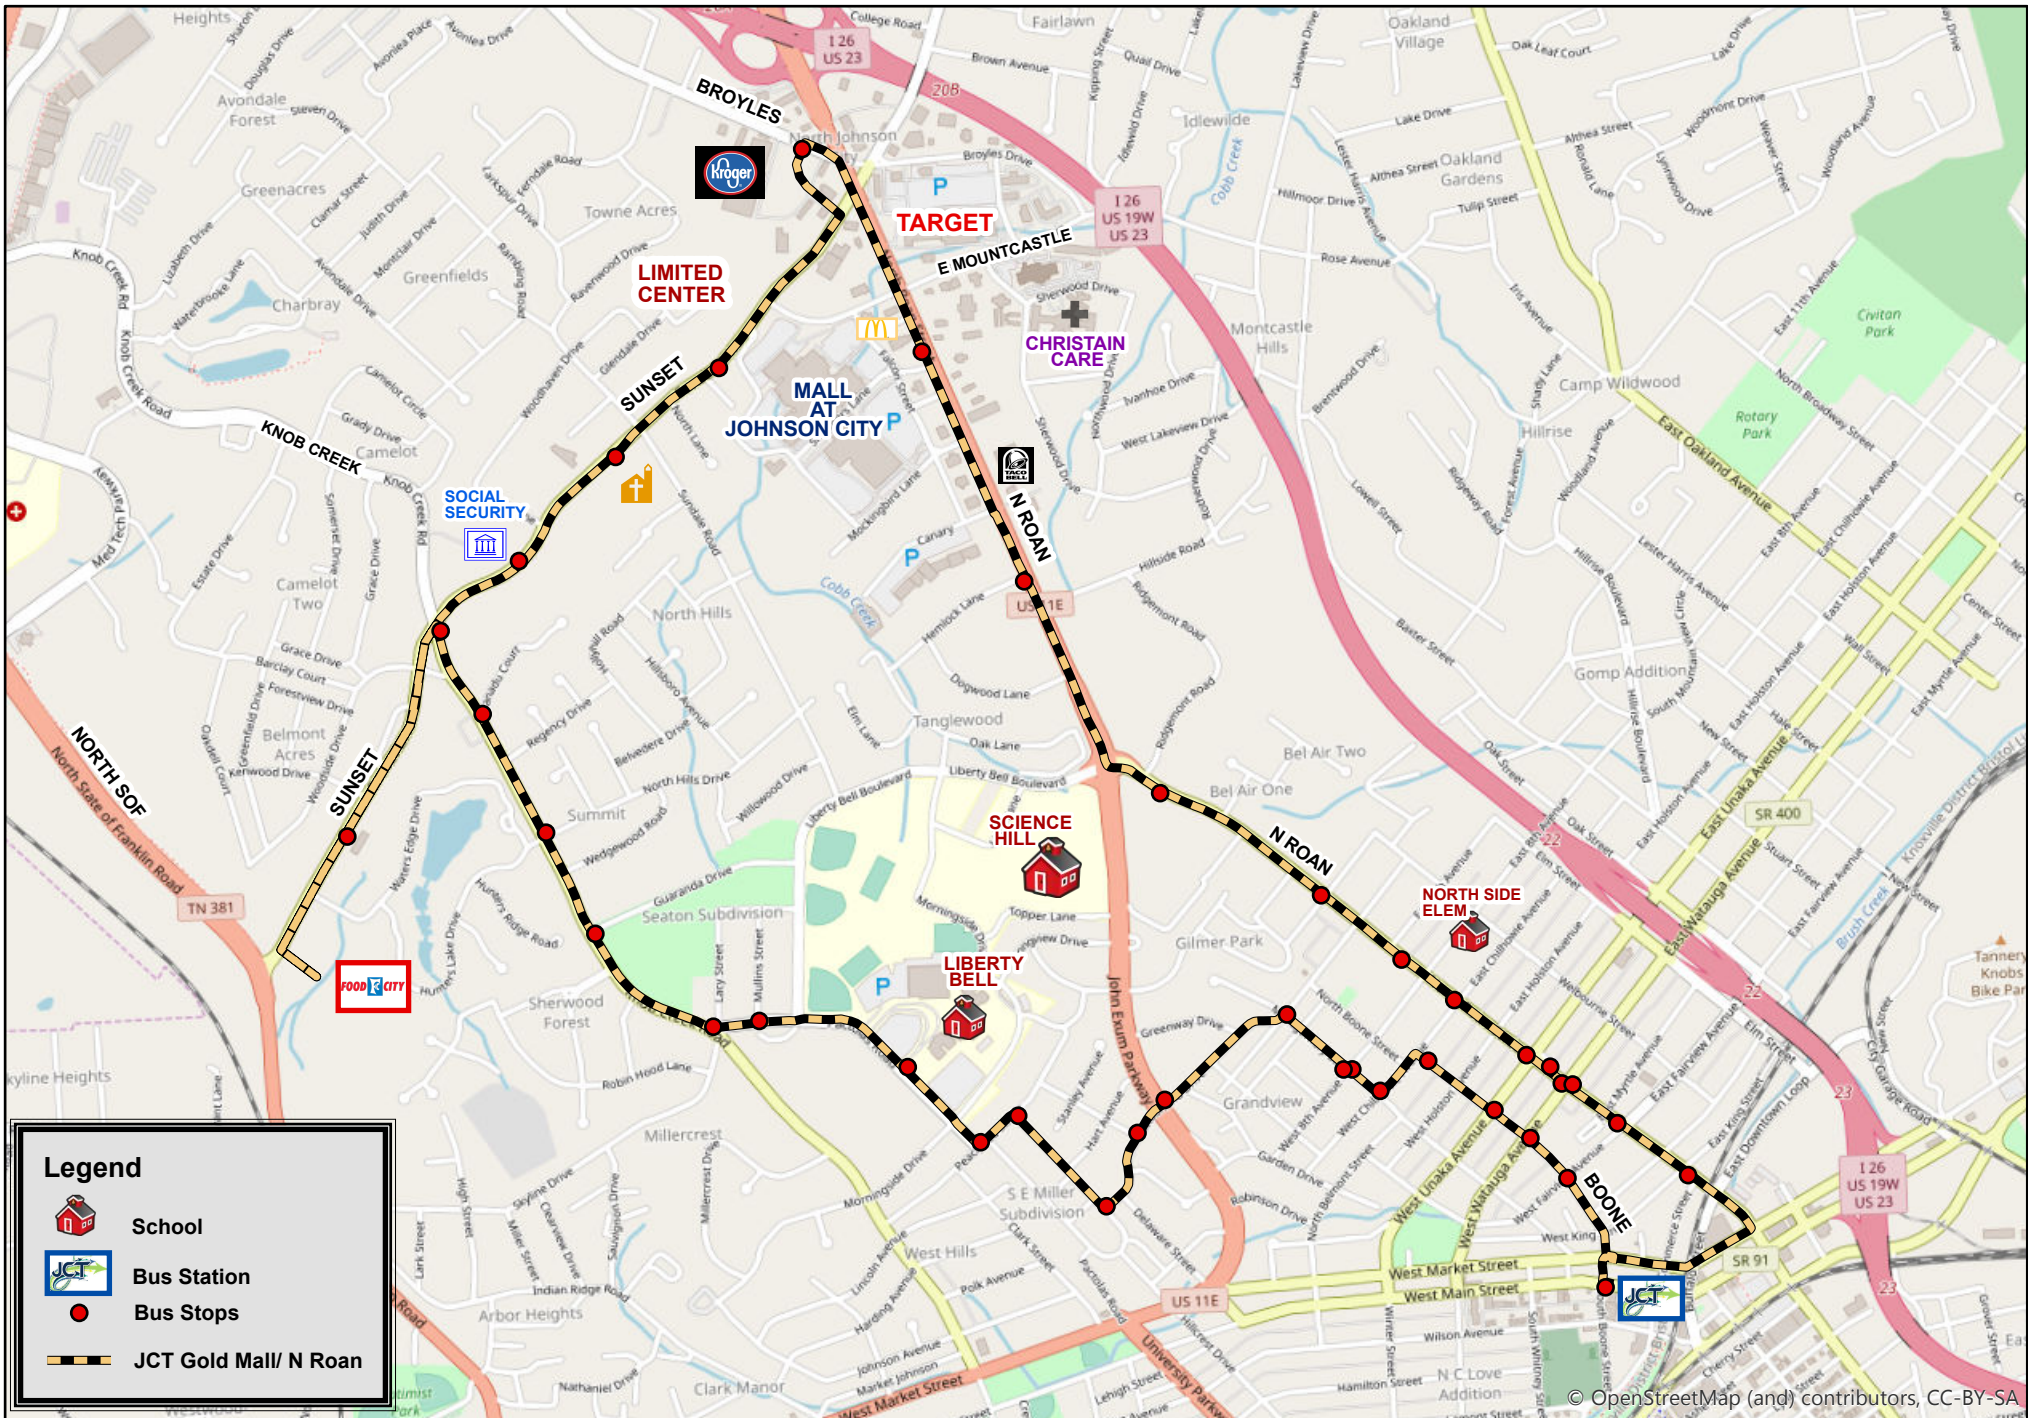

# Gold Route - Mall/ Knob Creek

**Legend**

- School
- Bus Station
- Bus Stops
- JCT Gold Mall/ N Roan